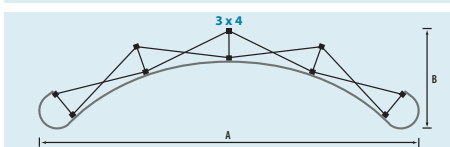

product specification

ADVANTAGE/SUPREMACY FOOTPRINTS

ADVANTAGE 3 x 3

A	B	HEIGHT
2492mm	596mm	2130mm

ADVANTAGE 3 x 4

A	B	HEIGHT
3073mm	795mm	2130mm

SUPREMACY CURVED [REGULAR]

	A	B	HEIGHT
3 x 1	1120mm	275mm	2140mm
3 x 2	1780mm	430mm	2140mm
3 x 3	2375mm	565mm	2140mm
3 x 4	2880mm	900mm	2140mm

SUPREMACY CURVED [XTRA]

3 x 1	1220mm	365mm	2270mm
3 x 2	1925mm	530mm	2270mm
3 x 3	2620mm	710mm	2270mm
3 x 4	3105mm	990mm	2270mm